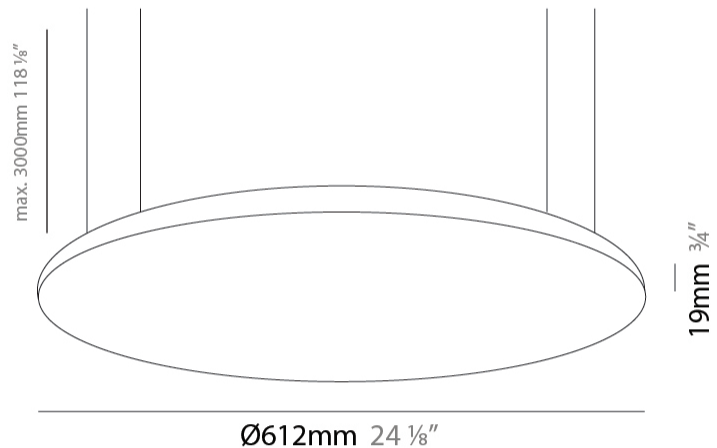

INFINITE ROUND SUSPENSION

A51058- -

base number   Color   Finish
Temperature   Options

1. To build a product code in our configurator select the specify button on the base model # product page
2. To build a manual product code on this datasheet choose from the options listed below in blue font and add the suffix to the base model #

GENERAL

Series: Infinite Round
Partner: Ivela
Division: Architectural
Installation: Suspension
Product Type: Panels
Mounting Location: Ceiling
Light Distribution: Direct

PHYSICAL

Shape: Round
Diameter (mm): 612
Diameter (in): 24 1/8
Height (mm): 19
Height (in): 3/4
Max. Overall Height (mm): 2500
Max. Overall Height (in): 98 7/16
Diffuser: Opal Polycarbonate
Fixture Finish: WHI / BLK / GLD
Fixture Material: Aluminum

ELECTRICAL

Lamp Type: LED
Input Wattage (W): 38
Dimming: Tri-Mode (Non-Dimming and Phase Dimming (120Vac only) and 0-10V Dimming)
Driver Included: No
Driver Location: Remote
Driver Type: Constant Voltage - Universal
Driver Class: Class 2
Housing: ENCP 5 (ERP) ENCP 13 (SC Power)
Input Voltage (V): 120 - 277
Output Voltage (V): 24

LED

Color Temperature (°K): 2700 / 3000 / 3500 / 4000
Max. Delivered Lumen (lm): 2160 / 2250 / 2317 / 2385
Nominal Lumen (lm): 4320 / 4500 / 4634 / 4770
CRI: >93 CRI
Lamp Life (hrs): 50000

OPTICAL

RATINGS AND CERTIFICATIONS

Certified By: Certified for North American Standards
IP rating: IP20